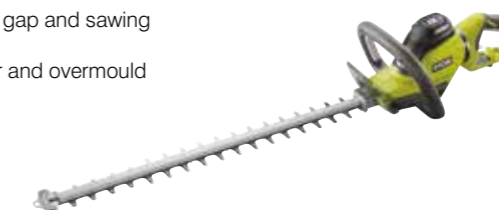

RHT5655RS

550W Electric Hedge Trimmer, 55cm Blade, 26mm Cut

- Powerful and high-torque 550W motor offers excellent performance
- 55cm precision diamond-ground blades for a smooth cutting experience
- Capable of cutting large branches with 26mm blade gap and sawing function
- Rotating 5-position rear handle with extended trigger and overmould for comfortable cutting at any angle
- Well-balanced and lightweight, ergonomic design for comfort over extended use
- Compatible with HedgeSweep™ for a hassle-free solution for clearing cut debris