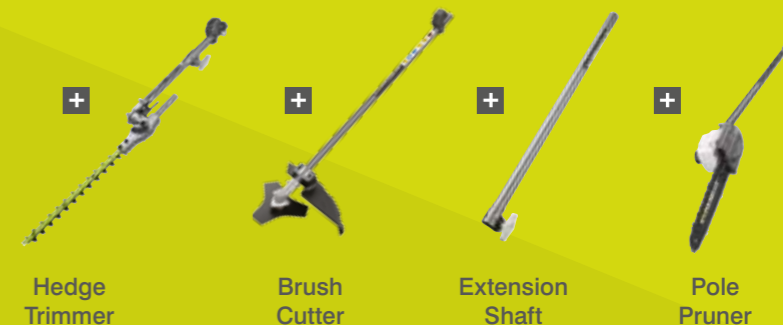

Expand-it™ Attachments

Turn one tool into four

Step 1

Choose your power

Electric

Petrol

Step 2

Choose your attachments

Hedge Trimmer

Brush Cutter

Extension Shaft

Pole Pruner

EXPAND-IT™
ATTACHMENTS

Just look out for the Expand-it™ compatible logo.

SMART TOOL

LET YOUR TOOL DO THE THINKING.

Optimised performance no matter what attachment you're using. No compromise on power, no compromise on performance.

EXPAND-IT™
ATTACHMENTS

RXAHT01

Expand-It™ SmartTool Articulating Hedge Trimmer

- SmartTool technology optimises blade speed for hedge cutting
- Ultimate performance of 4,670 cuts/minute when powered by petrol engine
- Maximum performance of 3,916 cuts/minute when powered by 1200W motor
- 90° articulating blade for comfortable cutting at any angle
- 44cm dual reciprocating diamond ground blades for clean and precise cuts
- Capable of cutting large branches with 28mm blade gap
- 2.4 kg