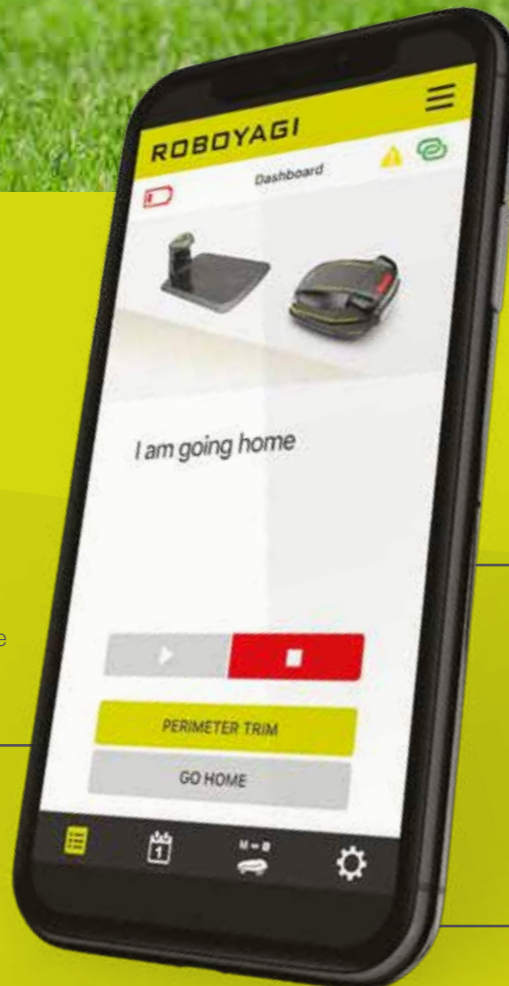

FEATURES

CONTROL

Always remain connected with the ROBOYAGI™ app. The app offers you bespoke control from anywhere.

CONFIGURE

Personalise how you mow your lawn, with bespoke cutting schedules, controlled via the app.